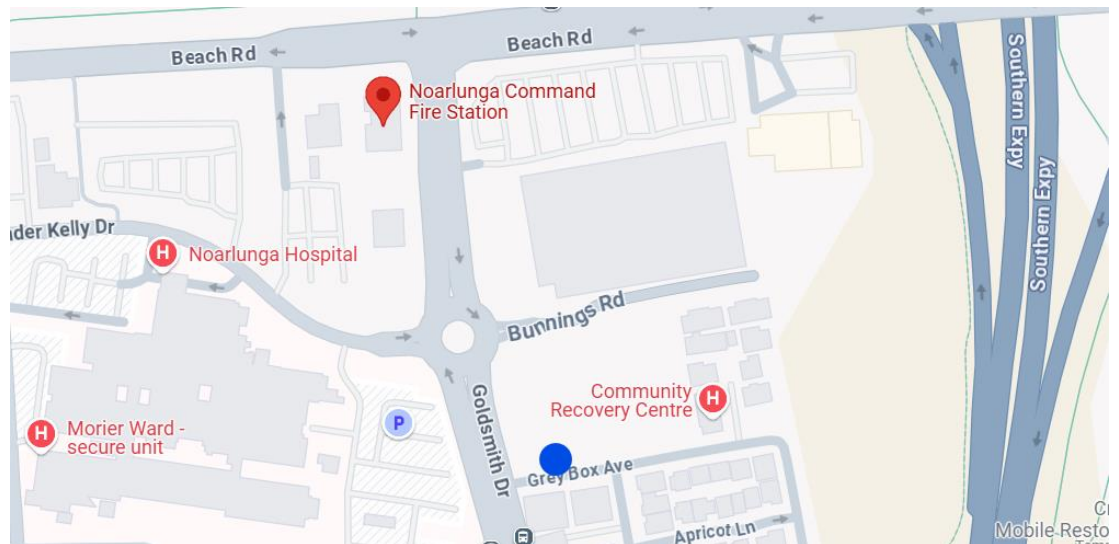

Monday 17th February 2025

Noarlunga MFS Station Visit

The Monday and Tuesday Cub Scouts will be combined to visit the NEW Noarlunga Firehouse for a fire safety educational tour! We will gather in a nearby reserve and walk across together.

Activity Timing: **6.00pm to 7.30pm**
Monday 17th February 2025

Drop Off / Pick Up: Both drop off and pick up will be from:
Corner Grey Box Avenue and Goldsmith Drive
Noarlunga Centre

We will not be arranging transport to and from this activity. All attendees are asked to meet us there. *Google Maps indicates this location is a 10-minute drive from the Scout Hall*